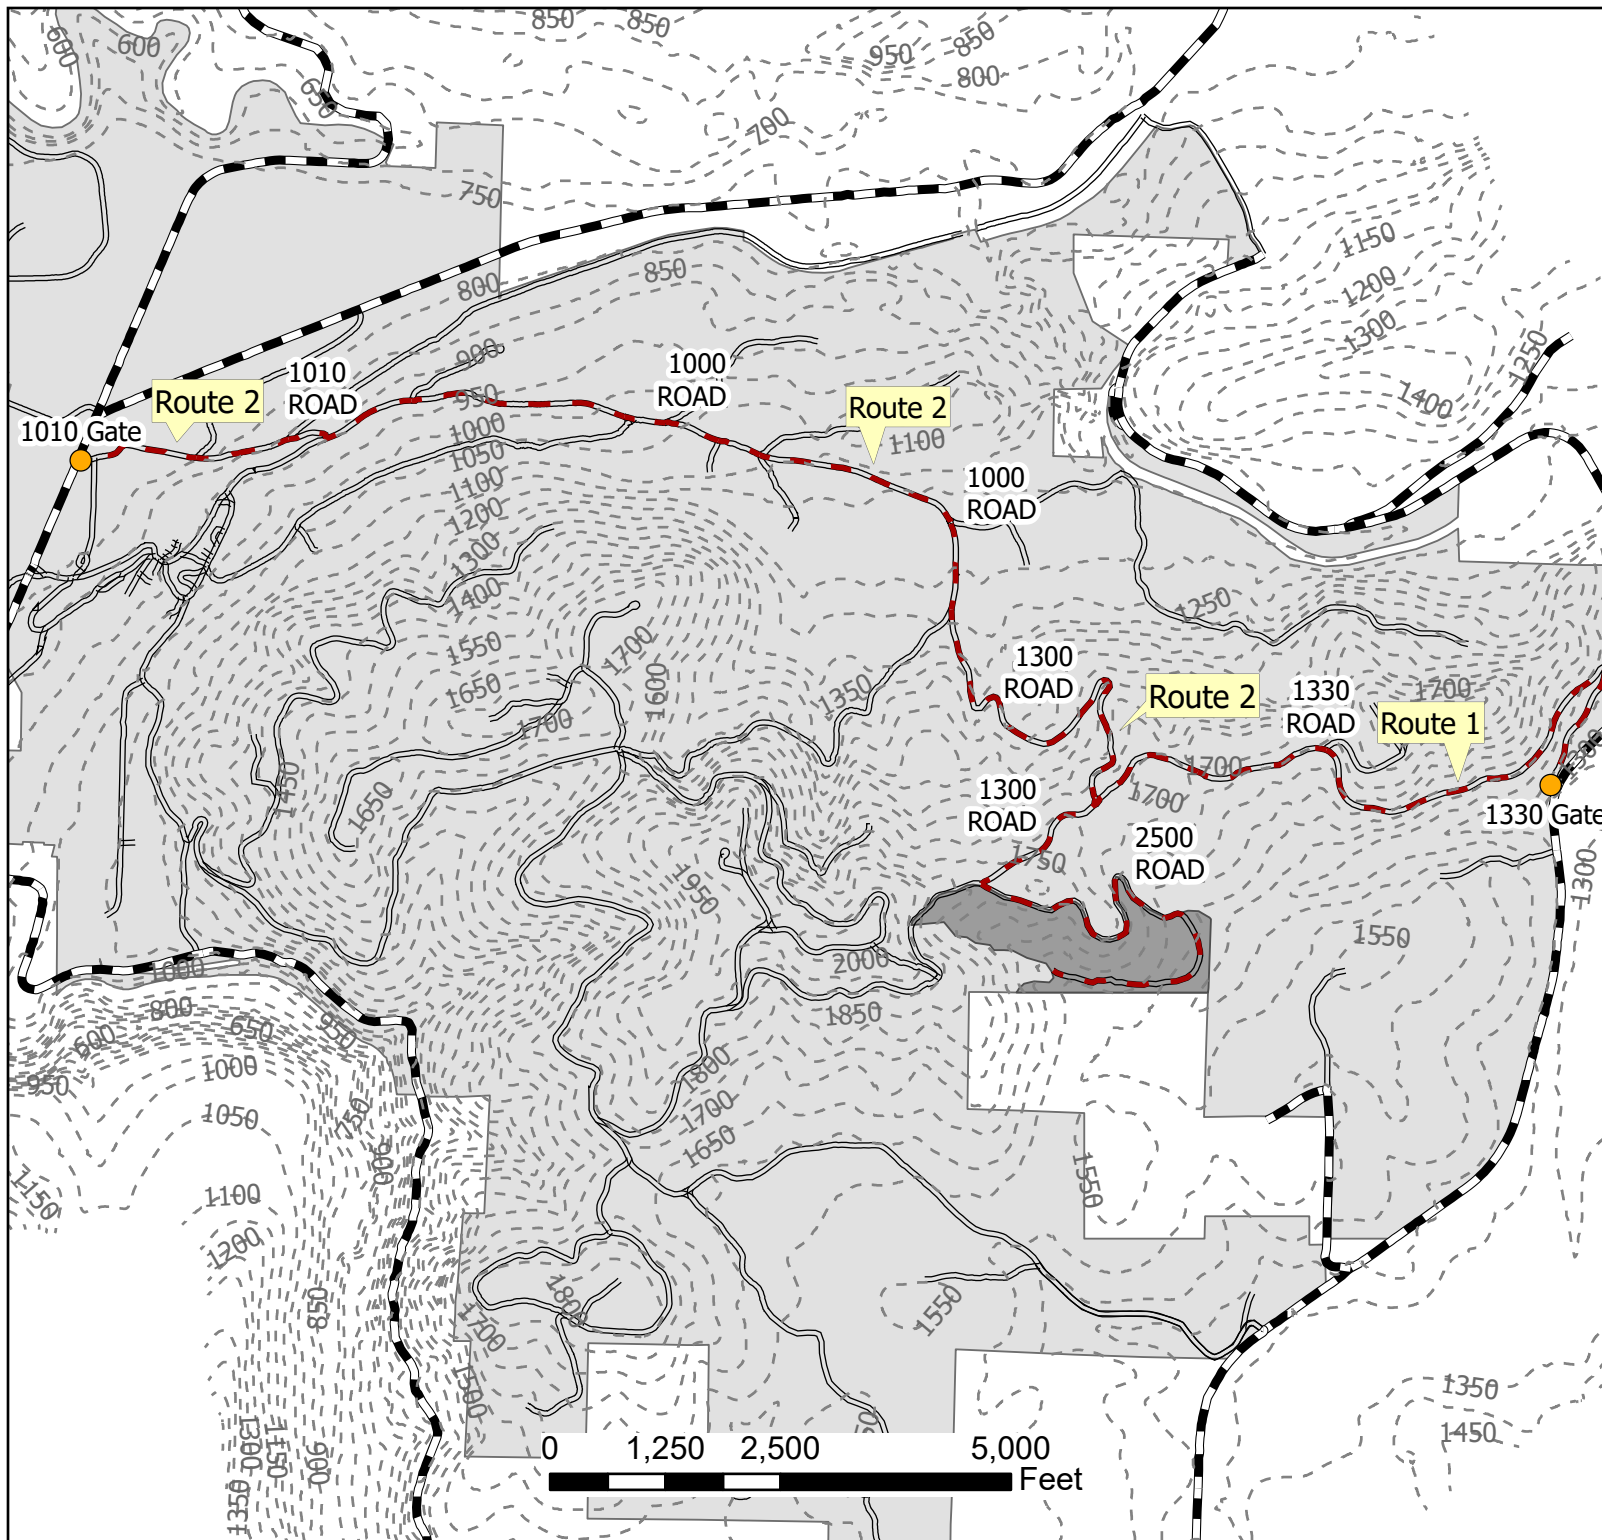

## Map B - Haul Routes

- █ Pack Forest Property
- █ Unit 1
- - - Contour\_50

### Roads

#### CLASS

- ▬ County/State
- ▬ Forest Road
- - - Haul Routes
- Gates

N

Scale: 1:25,000